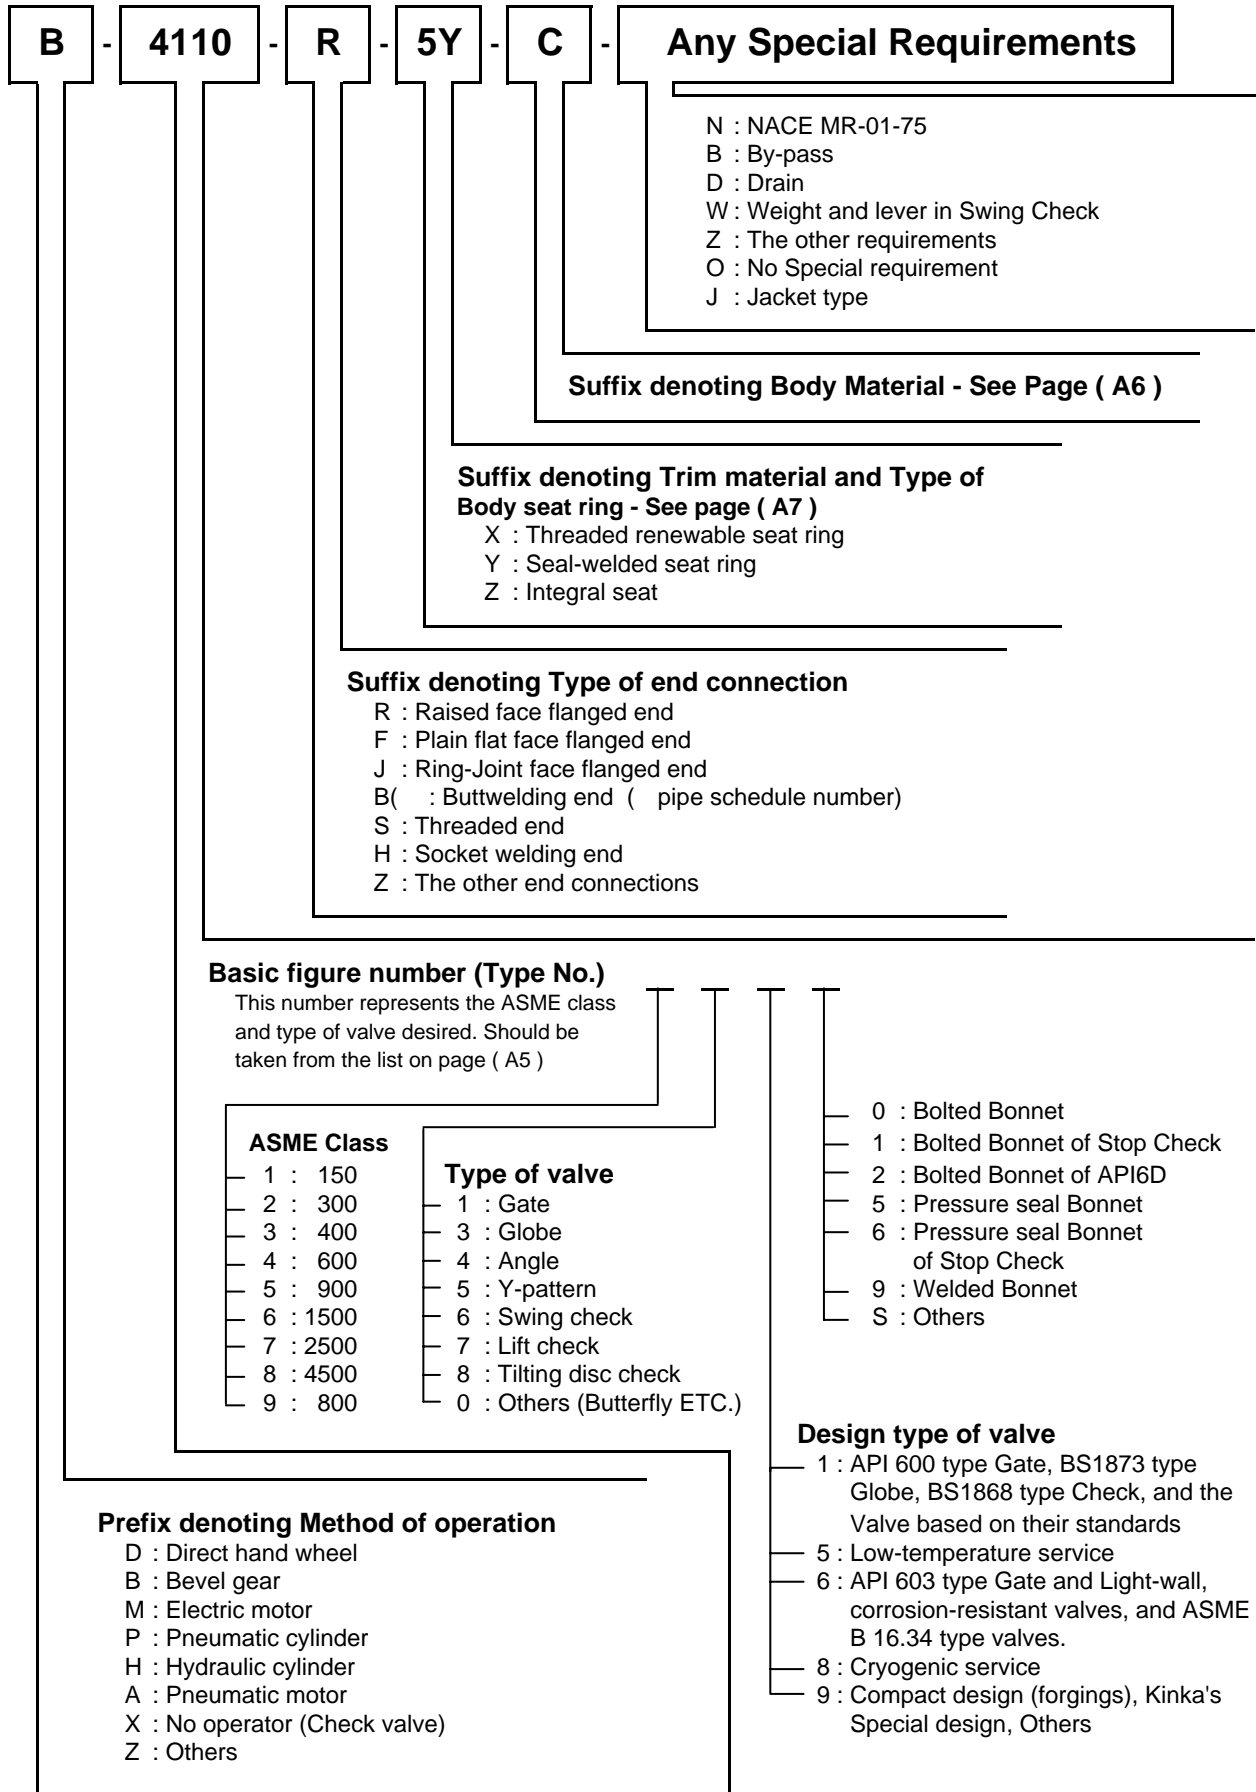

Figure Number System

Example :

Basic Figure Number (Type No.) Index

| Basic figure number | Page | Basic figure number | Page | Basic figure number | Page |
|----------------------------|------|---------------------------|------|----------------------------------|------|
| Bolted Bonnet Type | | Bolted Bonnet Type | | Pressure Seal Bonnet Type | |
| Gate valve | | Swing check valve | | Gate valve | |
| 1110 | | 1610 | | 5115 | |
| 2110 | | 2610 | | 6115 | |
| 4110 | | 4610 | | 7115 | |
| 5110 | | 5610 | | | |
| 6110 | | 6610 | | Glove valve | |
| 7110 | | 7610 | | 5315 | |
| | | | | 6315 | |
| Globe valve | | API-6D Full-opening | | 7315 | |
| 1310 | | Swing check valve | | | |
| 2310 | | 1612 | | Stop check valve | |
| 4310 | | 2612 | | 5316 | |
| 5310 | | 4612 | | 6316 | |
| 6310 | | 5612 | | 7316 | |
| 7310 | | 6612 | | | |
| | | 7612 | | Angle valve | |
| Stop check valve | | | | 5415 | |
| 1311 | | Lift check valve | | 6415 | |
| 2311 | | 1710 | | 7415 | |
| 4311 | | 2710 | | | |
| 5311 | | 4710 | | Angle stop check valve | |
| 6311 | | 5710 | | 5416 | |
| 7311 | | 6710 | | 6416 | |
| | | 7710 | | 7416 | |
| Angle valve | | | | | |
| 1410 | | Tilting disc check valve | | Y-pattern valve | |
| 2410 | | 1810 | | 5515 | |
| 4410 | | 2810 | | 6515 | |
| 5410 | | 4810 | | 7515 | |
| 6410 | | 5810 | | | |
| 7410 | | 6810 | | (1/2 ~ 2) 6599 | 1500 |
| | | 7810 | | (1/2 ~ 2) 7599 | 2000 |
| Angle stop check valve | | | | | |
| 1411 | | | | Y-pattern stop check valve | |
| 2411 | | | | 5516 | |
| 2411 | | | | 6516 | |
| 4411 | | | | 7516 | |
| 5411 | | | | | |
| 6411 | | | | Swing check valve | |
| 7411 | | | | 5615 | |
| | | | | 6615 | |
| Y-pattern valve | | | | 7615 | |
| 1510 | | | | | |
| 2510 | | | | Lift check valve | |
| 4510 | | | | 5715 | |
| 5510 | | | | 6715 | |
| 6510 | | | | 7715 | |
| 7510 | | | | | |
| Y-pattern stop check valve | | | | Tilting disc check valve | |
| 1511 | | | | 5815 | |
| 2511 | | | | 6815 | |
| 4511 | | | | 7815 | |
| 5511 | | | | | |
| 6511 | | | | | |
| 7511 | | | | | |